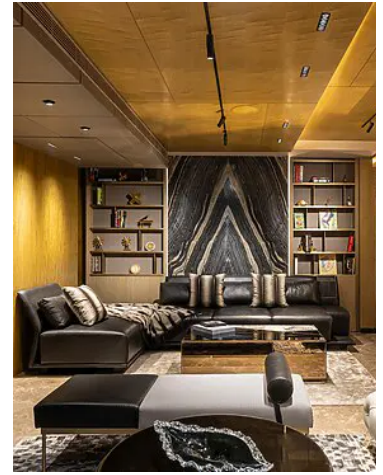

©Takein Studios