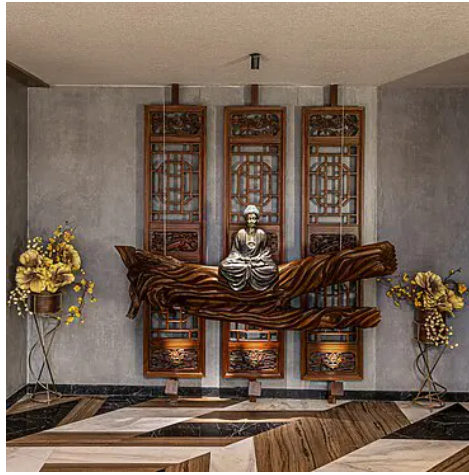

©Takein Studios