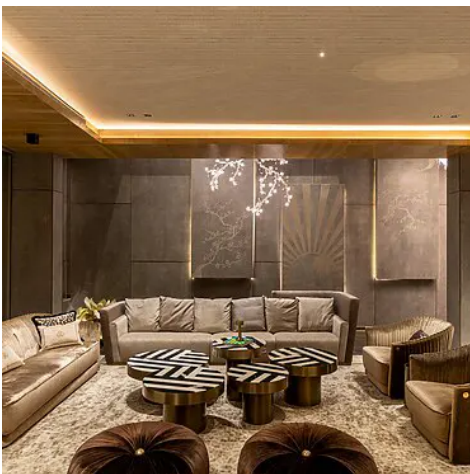

©Takein Studios