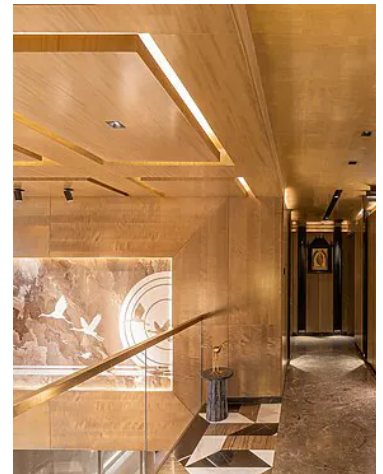

©Takein Studios