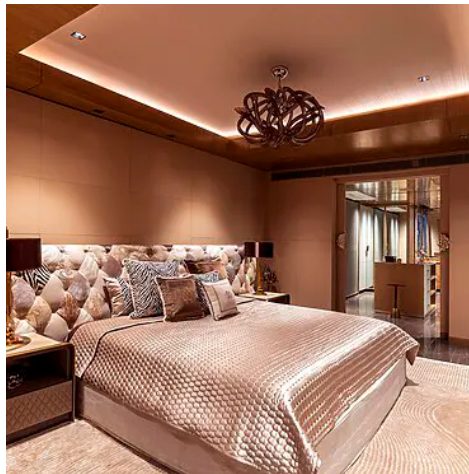

©Takein Studios