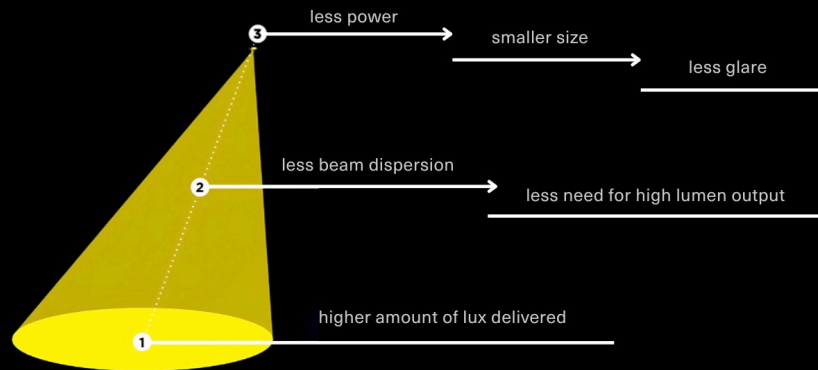

THE EFFECTIVE CIRCLE OF OPTICAL EVOLUTION